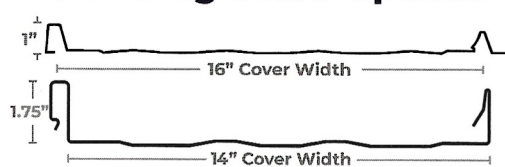

Standing Seam Options

SHERWIN-WILLIAMS.
Coil Coatings
Sherwin-Williams is a trademark of SWIMC LLC.

MATERIALS SUPPLIED BY DELTA METALS
METAL ROOFING & BUILDING PACKAGES

** ACTUAL METAL COLORS WILL VARY FROM CHART **