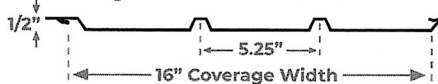

Available in 29ga & 26ga

Max Rib

Legacy Panel

Available in 26ga

R-Rib

7/8" Corrugated

Board & Batten

1/2" Steel Soffit